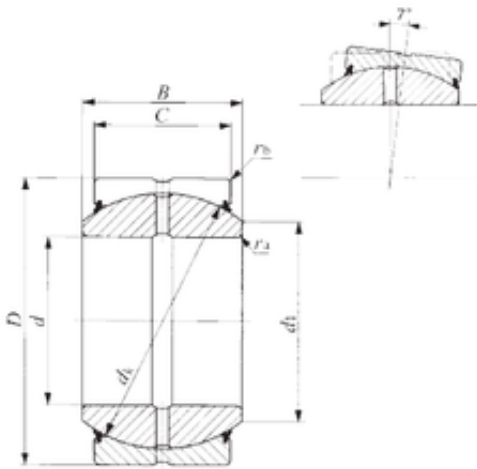

RRK rolamento CORP.

34,925 mm x 55,562 mm x 30,15 mm IKO SBB
22-2RS paliers lisses

Bearing No. SBB 22-2RS

SBB 22-2RS Bearing 2D drawings and 3D CAD models

Size	34.925x55.562x30.15 mm
Bore Diameter	34,925 mm
Outer Diameter	55,562 mm
Width	30,15 mm
d	34,925 mm
D	55,562 mm
B	30,15 mm
C	26,19 mm
d1	38,5 mm
dk	49 mm
ra max.	0,6 mm
rb max.	0,8 mm
Weight	0,349 Kg
Basic dynamic load rating (C)	126 kN